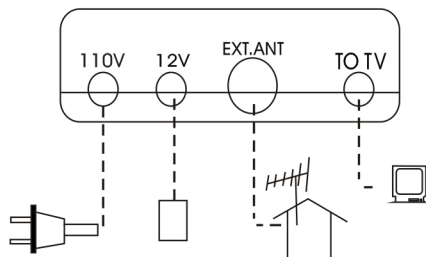

NAA-308

TV INDOOR ANTENNA

INTRODUCTION

- **NAA-308** indoor TV antenna is of high gain. Low noise, it can receive effective and enlarge TV signal, so, it can improve TV sensitivity.
- **NAA-308** antenna can receive all-channel signals, including VHF-UHF-FM

TECHNICAL PARAMETER

- Frequency: 45-860MHz
- Plus: VHF 20dB
UHF 36dB
FM 28dB
- Max output level: 105dBuV
- Input volts: AC 110V / DC 12V
- Wattage: 2W

CAUTION

- **NAA-308** antenna can only be used indoor,
- please receive according to the diagram, when input DC 12V,
- please pay attention to the power supply's negative and positive pole.