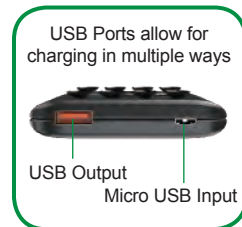

2 in 1
wireless
+ USB
charging

Slim Design

Wirelessly charge your wireless enabled smartphone devices

Suction Cups suction to your devices to ensure a secure grip during usage

USB Ports allow for charging in multiple ways

USB Output
Micro USB Input

FEATURES:

- Wireless charging pad allows you to charge your devices wirelessly
- Portable battery pack provides 5000mAh of power when you need it most
- Suction grips hold your devices firmly in place during use
- USB port allows you to manually connect in multiple ways and charge while on the move
- Ultra-Slim design makes it easy to keep power with you always
- Four stage battery status indicator
- Recharge the battery pack with the included micro USB cable
- Product Dimensions: 2.65" x 0.5" x 5"
- UPC: **840005015803**