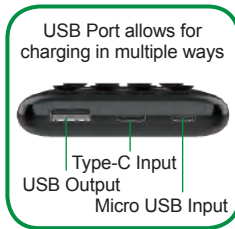

2 in 1
wireless
+ USB
charging

Ultra-Compact to
avoid camera blocking

FEATURES:

- Wireless charging pad allows you to charge your devices wirelessly
- Portable battery pack provides 10000mAh of power when you need it most
- Suction grips hold your devices firmly in place during use
- USB port allows you to manually connect in multiple ways and charge while on the move
- Ultra-Compact design makes it easy to keep power with you always
- Four stage battery status indicator
- Recharge the battery pack with the included micro USB cable
- Product Dimensions: 2.65" x 4" x 1"
- UPC: **840005015797**